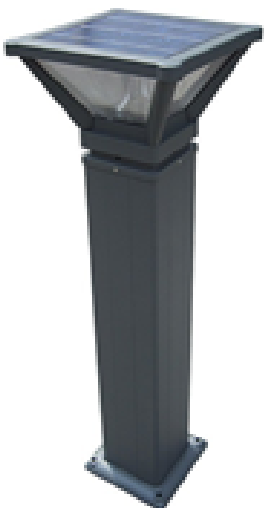

OUR RANGE IN

SOLAR LED LIGHTS

UPDATED PRICE LIST - **NEGOTIABLE**
PRICES

SOLAR LED

MS-GL07--38cm
Solar Pillar / Garden
Light

MS-GL07--W
Solar Wall Light

MS-GL07--80cm
Solar Bollard/ Garden
Light

SOLAR LED

MS-GL02-38cm
Solar Garden Light

Black

MS-GL02-W
Solar Garden Light

MS-GL02-80cm
Solar Garden Light

SOLAR LED

MS-GL17--28cm
Solar Pillar Light

MS-GL17
Solar Wall Light

MS-GL17-80cm
Solar Bollard / Garden
Light

SOLAR LED

MS-GL16-38cm
Solar Garden Light

MS-GL16-80cm
Solar Garden Light

MS-GL06
Solar Garden Light

SOLAR LED

MS-GL13
Solar Garden Light

MS-GL50
Solar Garden Light

MS-GL60
Solar Garden Light

SOLAR LED

MS-GL13
Solar Garden Light

MS-NGL08
Solar Garden Light

MS-NGL07
Solar Garden Light

SOLAR LED

MS-PL46
Solar Garden Light

MS-PL19
Solar Garden Light

MS-GL01
Solar Garden Light