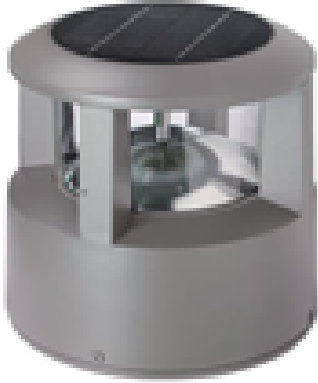

OUR RANGE IN

SOLAR LED LIGHTS

UPDATED PRICE LIST - **NEGOTIABLE**
PRICES

SOLAR LED

MS-GL07--38cm
Solar Pillar / Garden
Light

MS-GL07--W
Solar Wall Light

MS-GL07--80cm
Solar Bollard/ Garden
Light

SOLAR LED

MS-GL02-38cm
Solar Garden Light

Black

MS-GL02-W
Solar Garden Light

MS-GL02-80cm
Solar Garden Light

SOLAR LED

MS-GL17--28cm
Solar Pillar Light

MS-GL17
Solar Wall Light

MS-GL17-80cm
Solar Bollard / Garden
Light

SOLAR LED

MS-GL13
Solar Garden Light

MS-NGL08
Solar Garden Light

MS-NGL07
Solar Garden Light

SOLAR LED

MS-PL46
Solar Garden Light

MS-PL19
Solar Garden Light

MS-GL01
Solar Garden Light

SOLAR LED

MS-GL06
Solar Garden Light

MS-GL09
Solar Garden Light

MS-GL18
Solar Garden Light

SOLAR LED

MS-GL22
Solar Garden Light

MS-GL31
Solar Garden Light

MS-GL33
Solar Garden Light